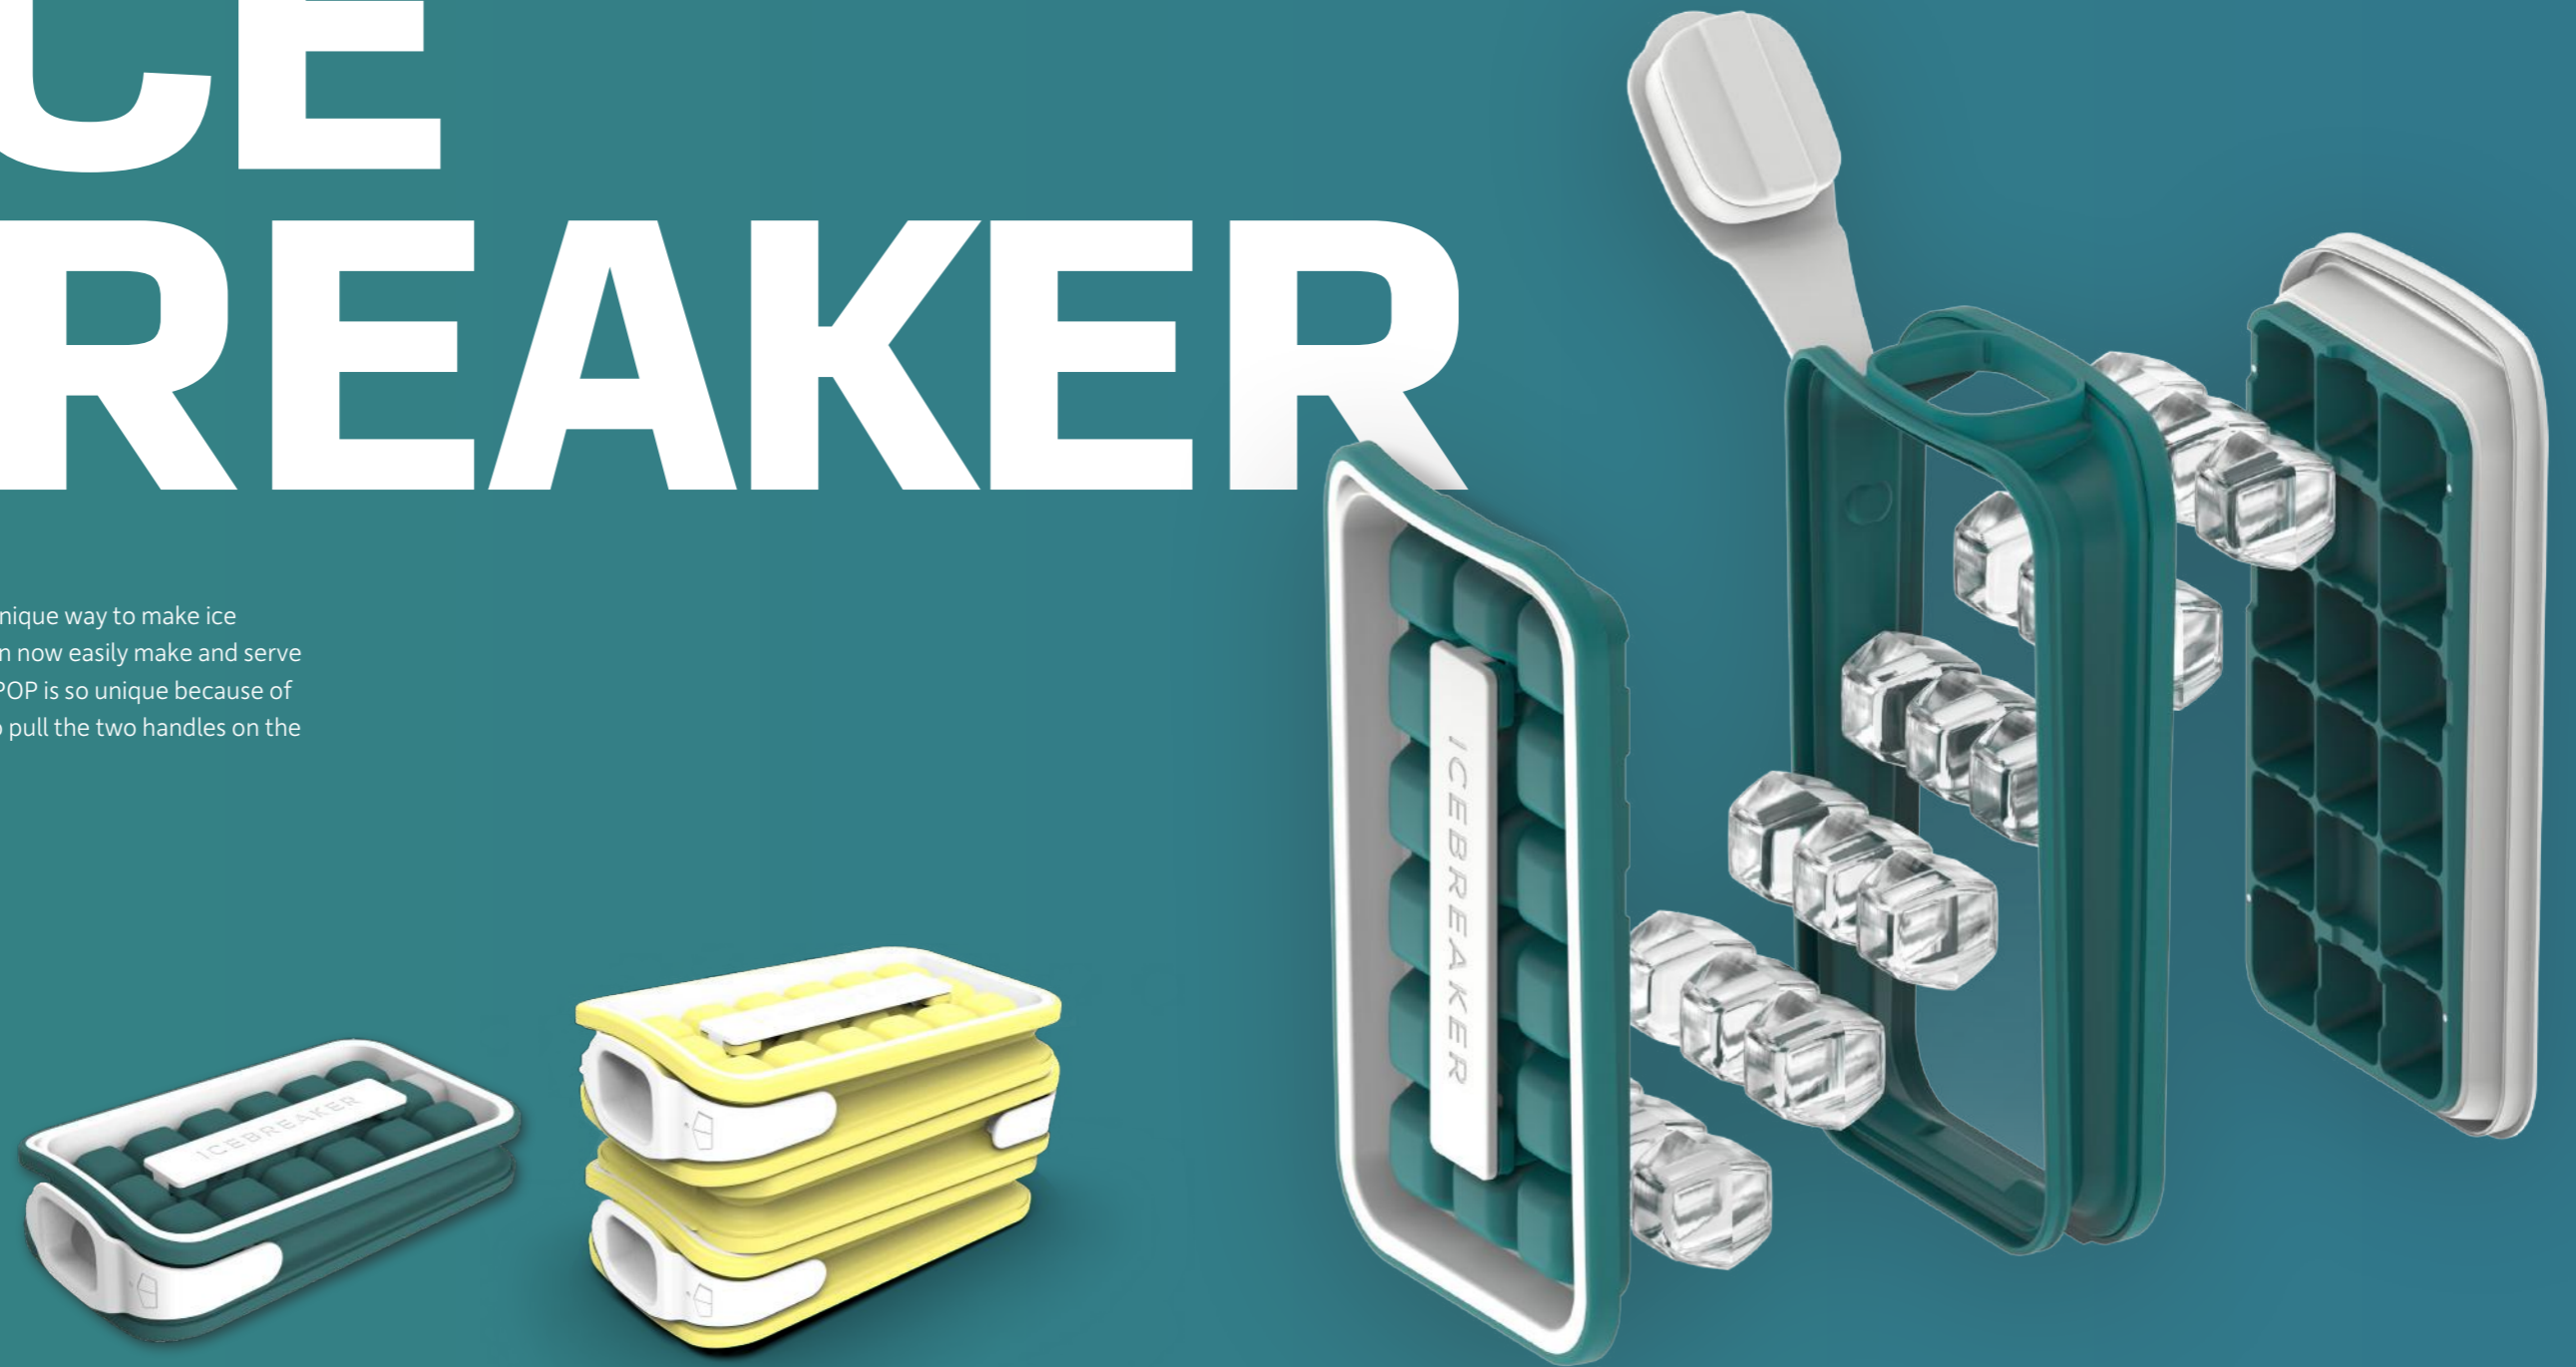

Tablet stand - easily put your tablet in portrait or landscape position - removable and reusable

AUDIOBALL

HANG, STAND OR PLACE ON A TRIPOD.

AUDIOBALL | UB+

DH-0175GYAUBHIG

☒ dia 25 cm x 8,65 cm

💰 € 180,52

Wireless speaker - power volume 95 dB
- frequency response 45HZ - 18kHz - 10
hours playtime - True Wireless Stereo

ADJUST- UST

LIGHTSHADE TULIP STANDING LAMP

DH10420

☒ 60 x 25 x 17 cm

💰 € 106,34

Lamp - adjust the position of the tulip to
set light direction - cable organizer

ADJUST HEIGHT & POSITION

TULIP standing floor lamp is detachable and can be
placed in different angles to fit your need.

ICE BREAKER

The ICEBREAKER POP is an unique way to make ice cubes. With one twist you can now easily make and serve ice cubes. The ICEBREAKER POP is so unique because of its simplicity. You just have to pull the two handles on the sides to separate the ice.