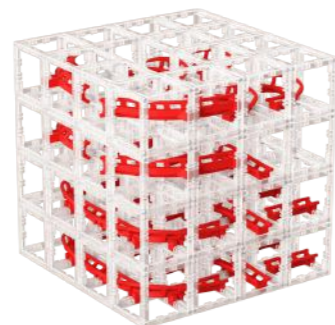

PLAY ANYWHERE, ANYTIME.

CROWNES CHESS

DH0361

✂ dia 8 x 48 cm
 💰 € 19,10
 Chess set - foldable - magnetic

CREATE YOUR ROLLERCOASTER!

MAGNET COASTERCUBES DH0239

✂ 54 x 38 x 29 cm
💰 € 45,15

Game - attach cubes together using magnets - create multiple structures - create your own roller coaster