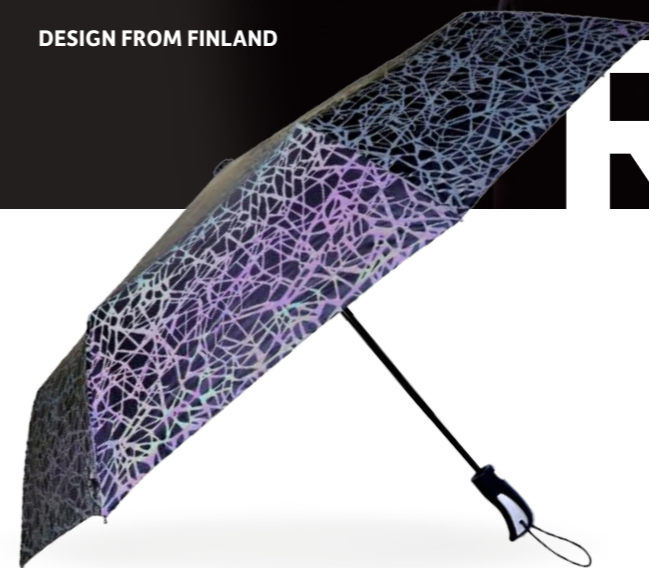

REFLEX

NORTHERN LIGHTS 21"

MM0001

- ☒ 21 inch
- 💰 € 36,19

Umbrella - lights up with spectacular design - open/close automatically - windproof