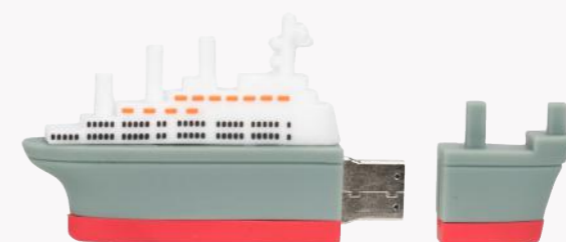

EVERYTHING IS POSSIBLE!