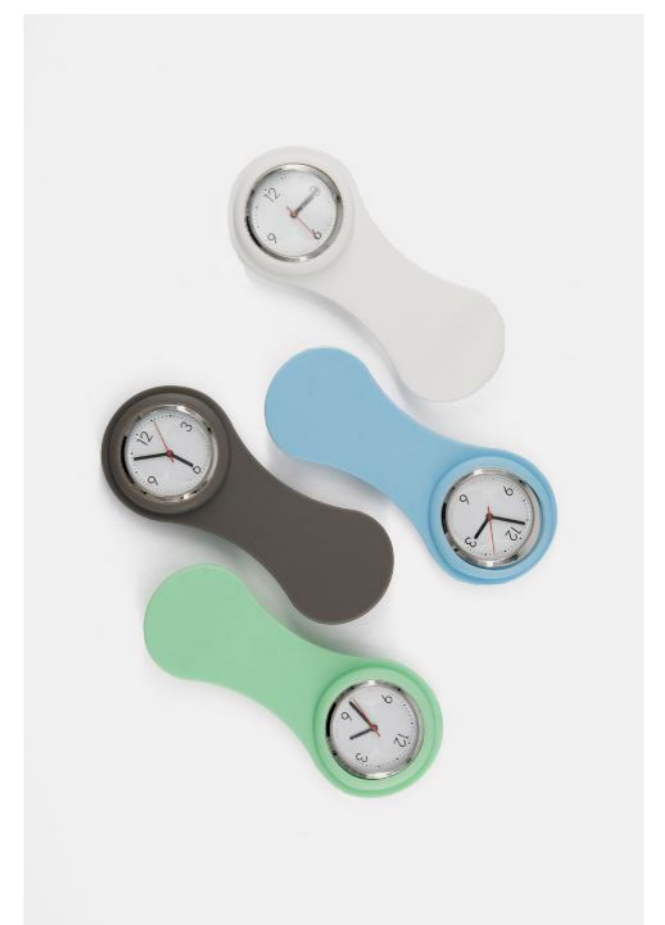

HERO
WAA0009

✂ 4.5 x 11.0 cm
💰 € 11,72

Nurse watch - made from bacteria resistant silicon material - including button cell battery

RESPECT
WAP0055B

✂ 4.1 x 9.8 cm
💰 € 11,72

Nurse watch - made from bacteria resistant silicon material - including button cell battery

NIGHTINGALE
NW63

✂ 4 x 8.6 cm
💰 € 10,82

Nurse watch - made from bacteria resistant silicon material - including button cell battery

AMPS
CM5133

✂ 13.7 x 7.28 x 1.55 cm
 💰 € 32,46
 Powerbank - soft touch rubber finishing - 10.000 mAh lithium ion polymer battery - including the following connectors: type-C, micro and lightning