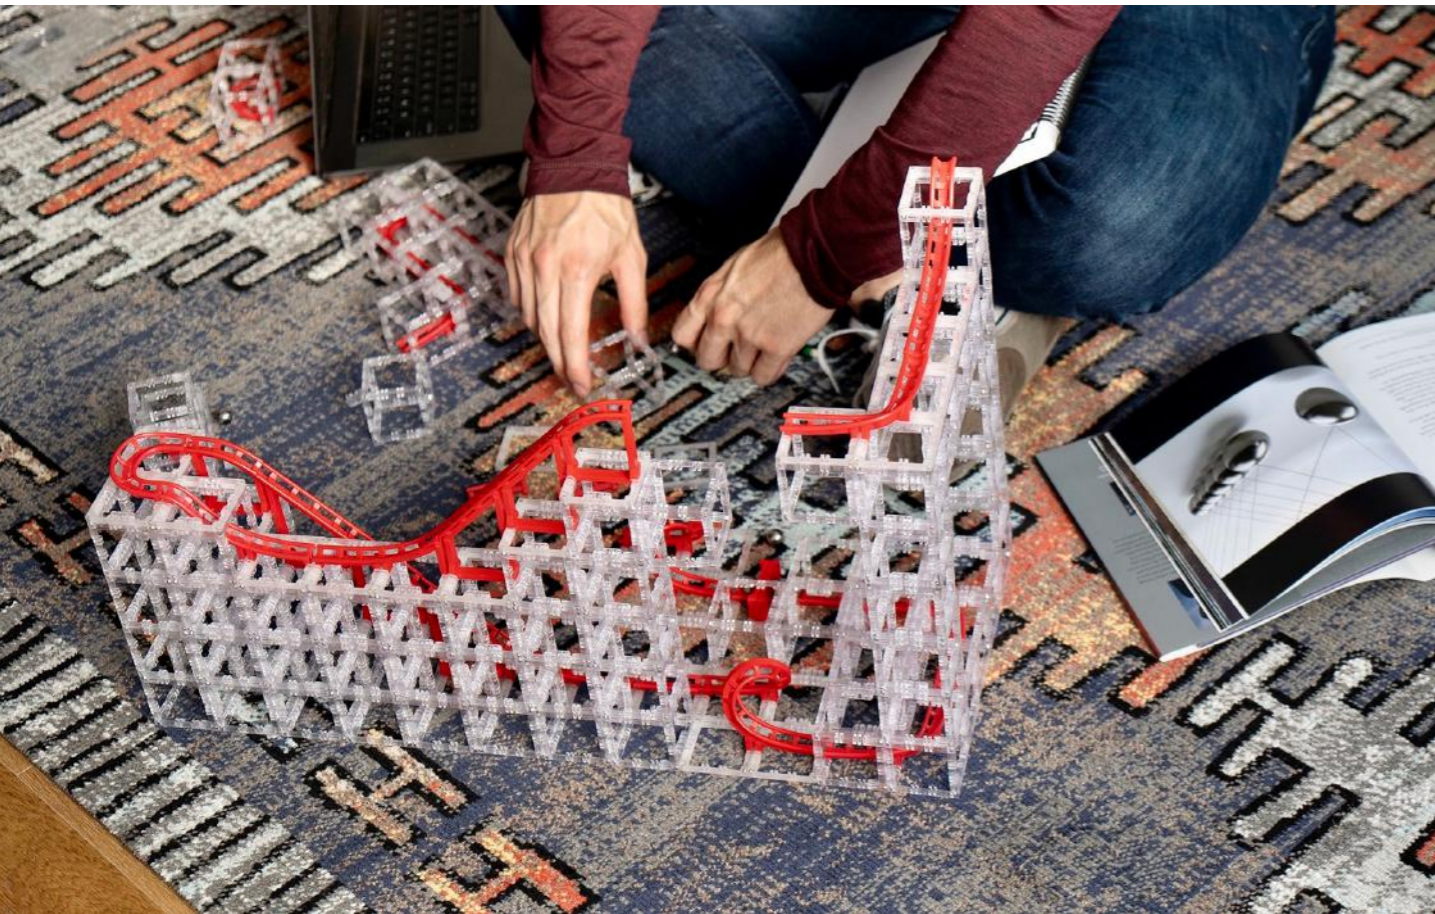

PLAY ANYWHERE, ANYTIME.

CROWNES CHESS

DH0361

✂ dia 8 x 48 cm
 💰 € 19,10
 Chess set - foldable - magnetic

CREATE YOUR ROLLERCOASTER!

MAGNET COASTERCUBES DH0239

✂ 54 x 38 x 29 cm
💰 € 45,15

Game - attach cubes together using magnets - create multiple structures - create your own roller coaster