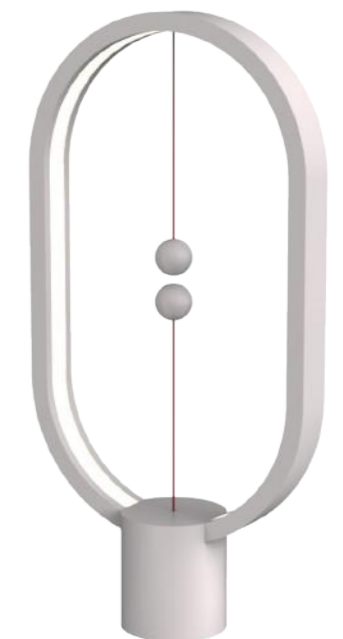

PLAYHOUSE WOOD

DH0230

✂ 117 x 77 cm

💰 € 143,06

Wooden playhouse - made from A class birch plywood - screwless assembly

PRACTICAL & PLAYFUL

HENG BALANCE

The Heng Balance Lamp uses a timeless and well-known concept: balance. This makes the lamp a special and almost unreal invention.

A SURPRISE IN THE LIGHTING WORLD

HENG BALANCE LAMP ELLIPSE
D-DH0037LWHBLEUB

✂ 20 x 40 x 7 cm
 💰 € 48,58 (wood) / € 30,07 (ABS)
 LED light - made of FSC wood or ABS - sophisticated design - no switch or button, but two balanced balls that connect to each other for power

HENG BALANCE LAMP ELLIPSE MINI
D-DH0098HBLEMN

✂ 25 x 14 x 5 cm
 💰 € 15,52
 LED light - mini version - sophisticated design - no switch or button, but two balanced balls that connect to each other for power

Also available in:

LEVITATING

This revolutionary lamp is like no other; it spreads light while no cords are connected to the bulb itself. The bulb is floating independently but still provides light to your room, isn't that wonderful?