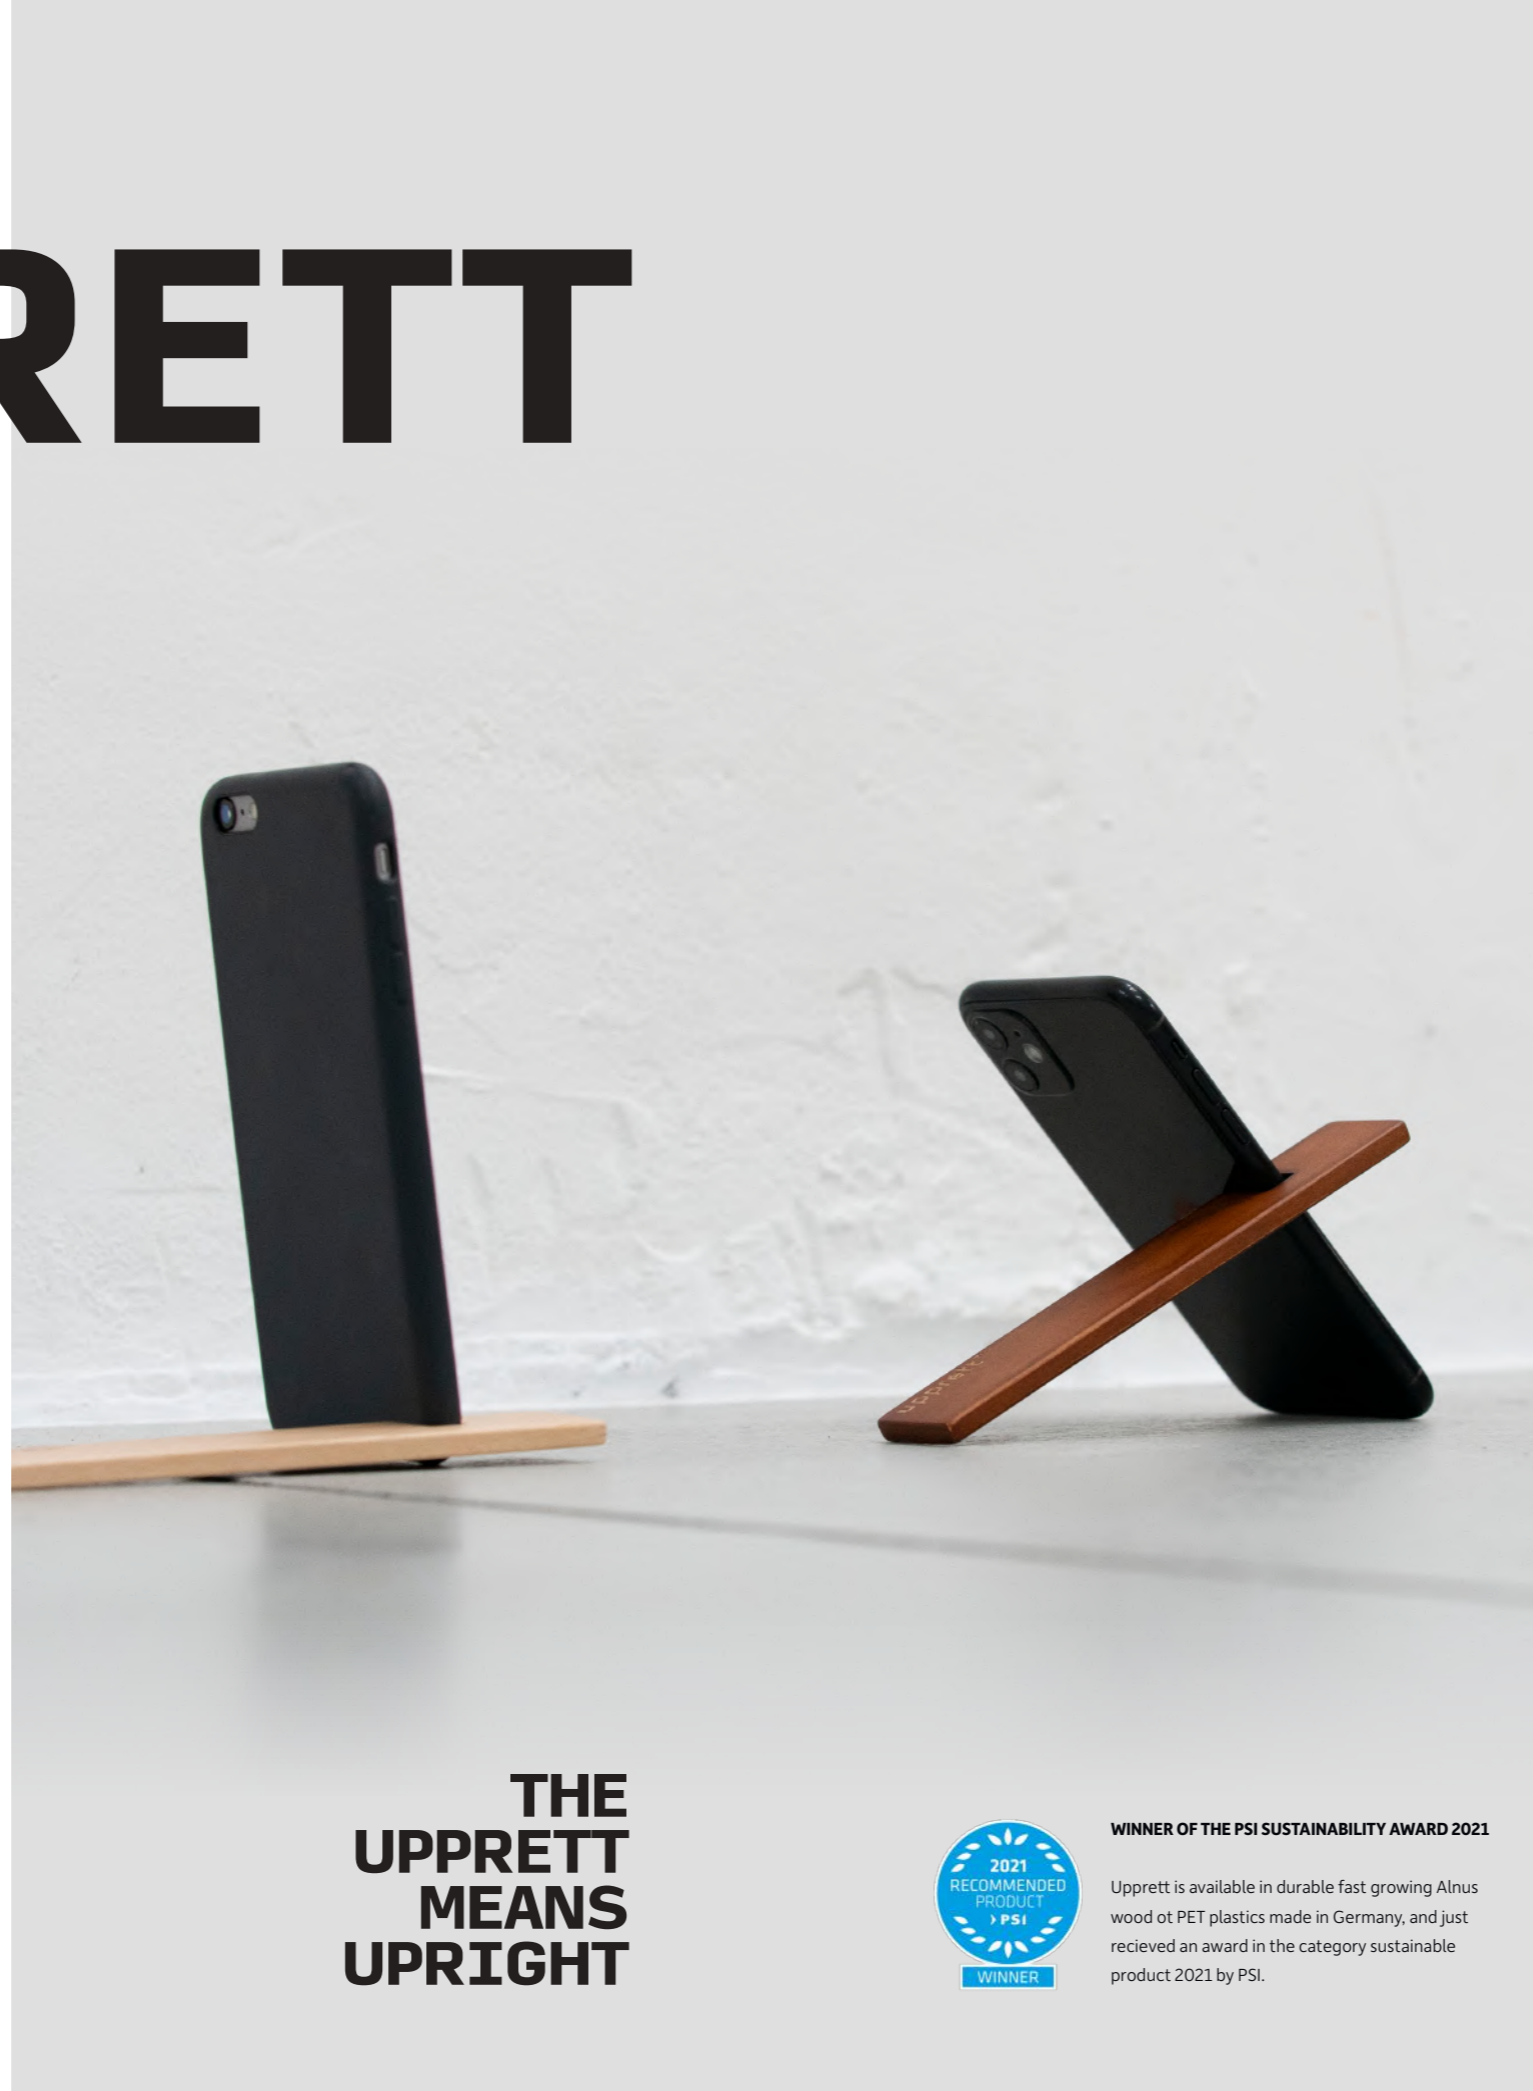

UPPRETT ORIGINAL

UP0001

✂ 16 x 3 x 0.6 cm

💰 € 4,55

Portable phone or tablet stand - made from fast growing Alnus wood - lightweight for travel - designed by Amsterdam based designer Beata Franso

**THE
UPPRETT
MEANS
UPRIGHT**