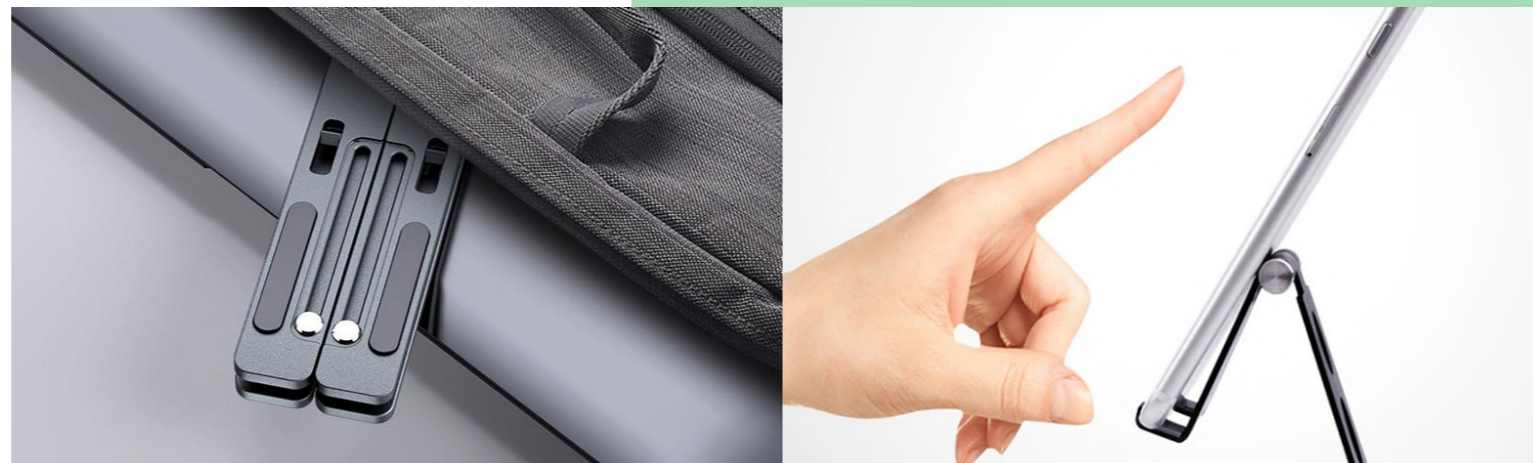

MAGIC LAPTOPSTAND

MB1003

✂ 24 x 17 x (5.5 - 15.5) cm

💰 € 17,39

Phone holder - made from aluminium - adjustable height - design meets function in this desk item

KEYFOLD

CM5312

✂ 14.8 x 8.5 x 1.5 cm / 29.5 x 8.5 x 0.8 cm

💰 € 54,85

Wireless keyboard - including keypad - slim design - working time up to 100 hours

WORKING
REMOTELY
EVERYWHERE

MAGIC STAND

Alleviate the stress of holding a phone during those long video or conference calls.