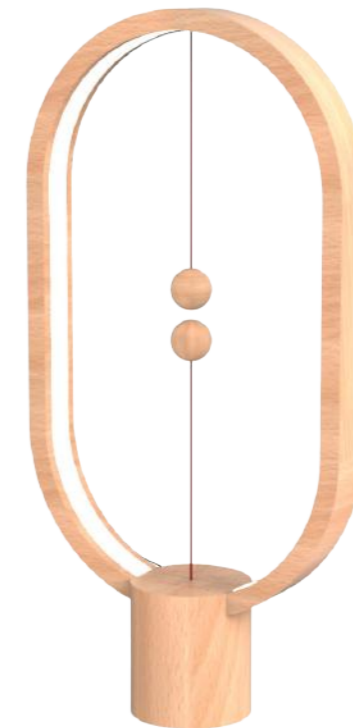

PLAYHOUSE WOOD

DH0230

✂ 117 x 77 cm

💰 € 143,06

Wooden playhouse - made from A class birch plywood - screwless assembly

PRACTICAL & PLAYFUL

HENG BALANCE

The Heng Balance Lamp uses a timeless and well-known concept: balance. This makes the lamp a special and almost unreal invention.

A SURPRISE IN THE LIGHTING WORLD

HENG BALANCE LAMP ELLIPSE
D-DH0037LWHBLEUB

✂ 20 x 40 x 7 cm
 💰 € 48,58 (wood) / € 30,07 (ABS)
 LED light - made of FSC wood or ABS - sophisticated design - no switch or button, but two balanced balls that connect to each other for power

HENG BALANCE LAMP ELLIPSE MINI
D-DH0098HBLEMN

✂ 25 x 14 x 5 cm
 💰 € 15,52
 LED light - mini version - sophisticated design - no switch or button, but two balanced balls that connect to each other for power

Also available in:

LEVITATING

This revolutionary lamp is like no other; it spreads light while no cords are connected to the bulb itself. The bulb is floating independently but still provides light to your room, isn't that wonderful?