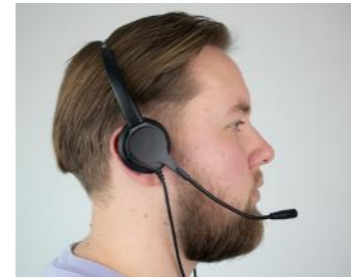

FREE TALK STEREO
CM5075

✂ 18 x 13 x 3 cm
💰 € 24,25

Wireless headphones - handy support to work, talk and listen at the same time - light weight - ideal for working at home