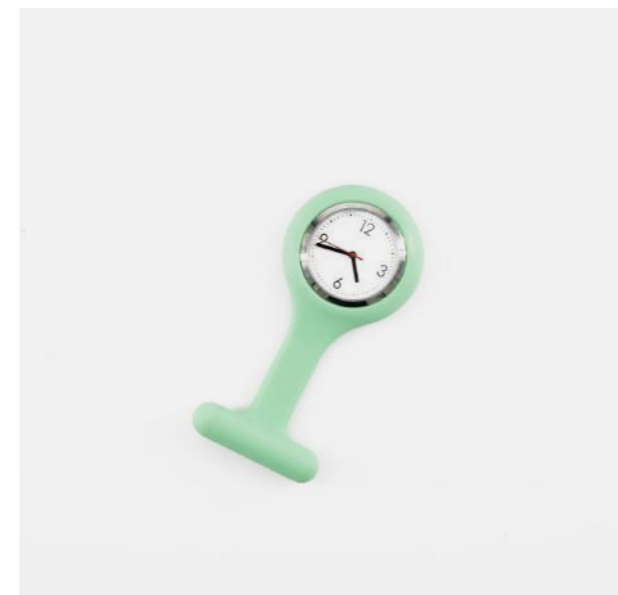

HERO
WAA0009

✂ 4.5 x 11.0 cm
💰 € 11,72

Nurse watch - made from bacteria resistant silicon material - including button cell battery

RESPECT
WAP0055B

✂ 4.1 x 9.8 cm
💰 € 11,72

Nurse watch - made from bacteria resistant silicon material - including button cell battery

NIGHTINGALE
NW63

✂ 4 x 8.6 cm
💰 € 10,82

Nurse watch - made from bacteria resistant silicon material - including button cell battery

AMPS
CM5133

✂ 13.7 x 7.28 x 1.55 cm
 💰 € 32,46
 Powerbank - soft touch rubber finishing - 10.000 mAh lithium ion polymer battery - including the following connectors: type-C, micro and lightning